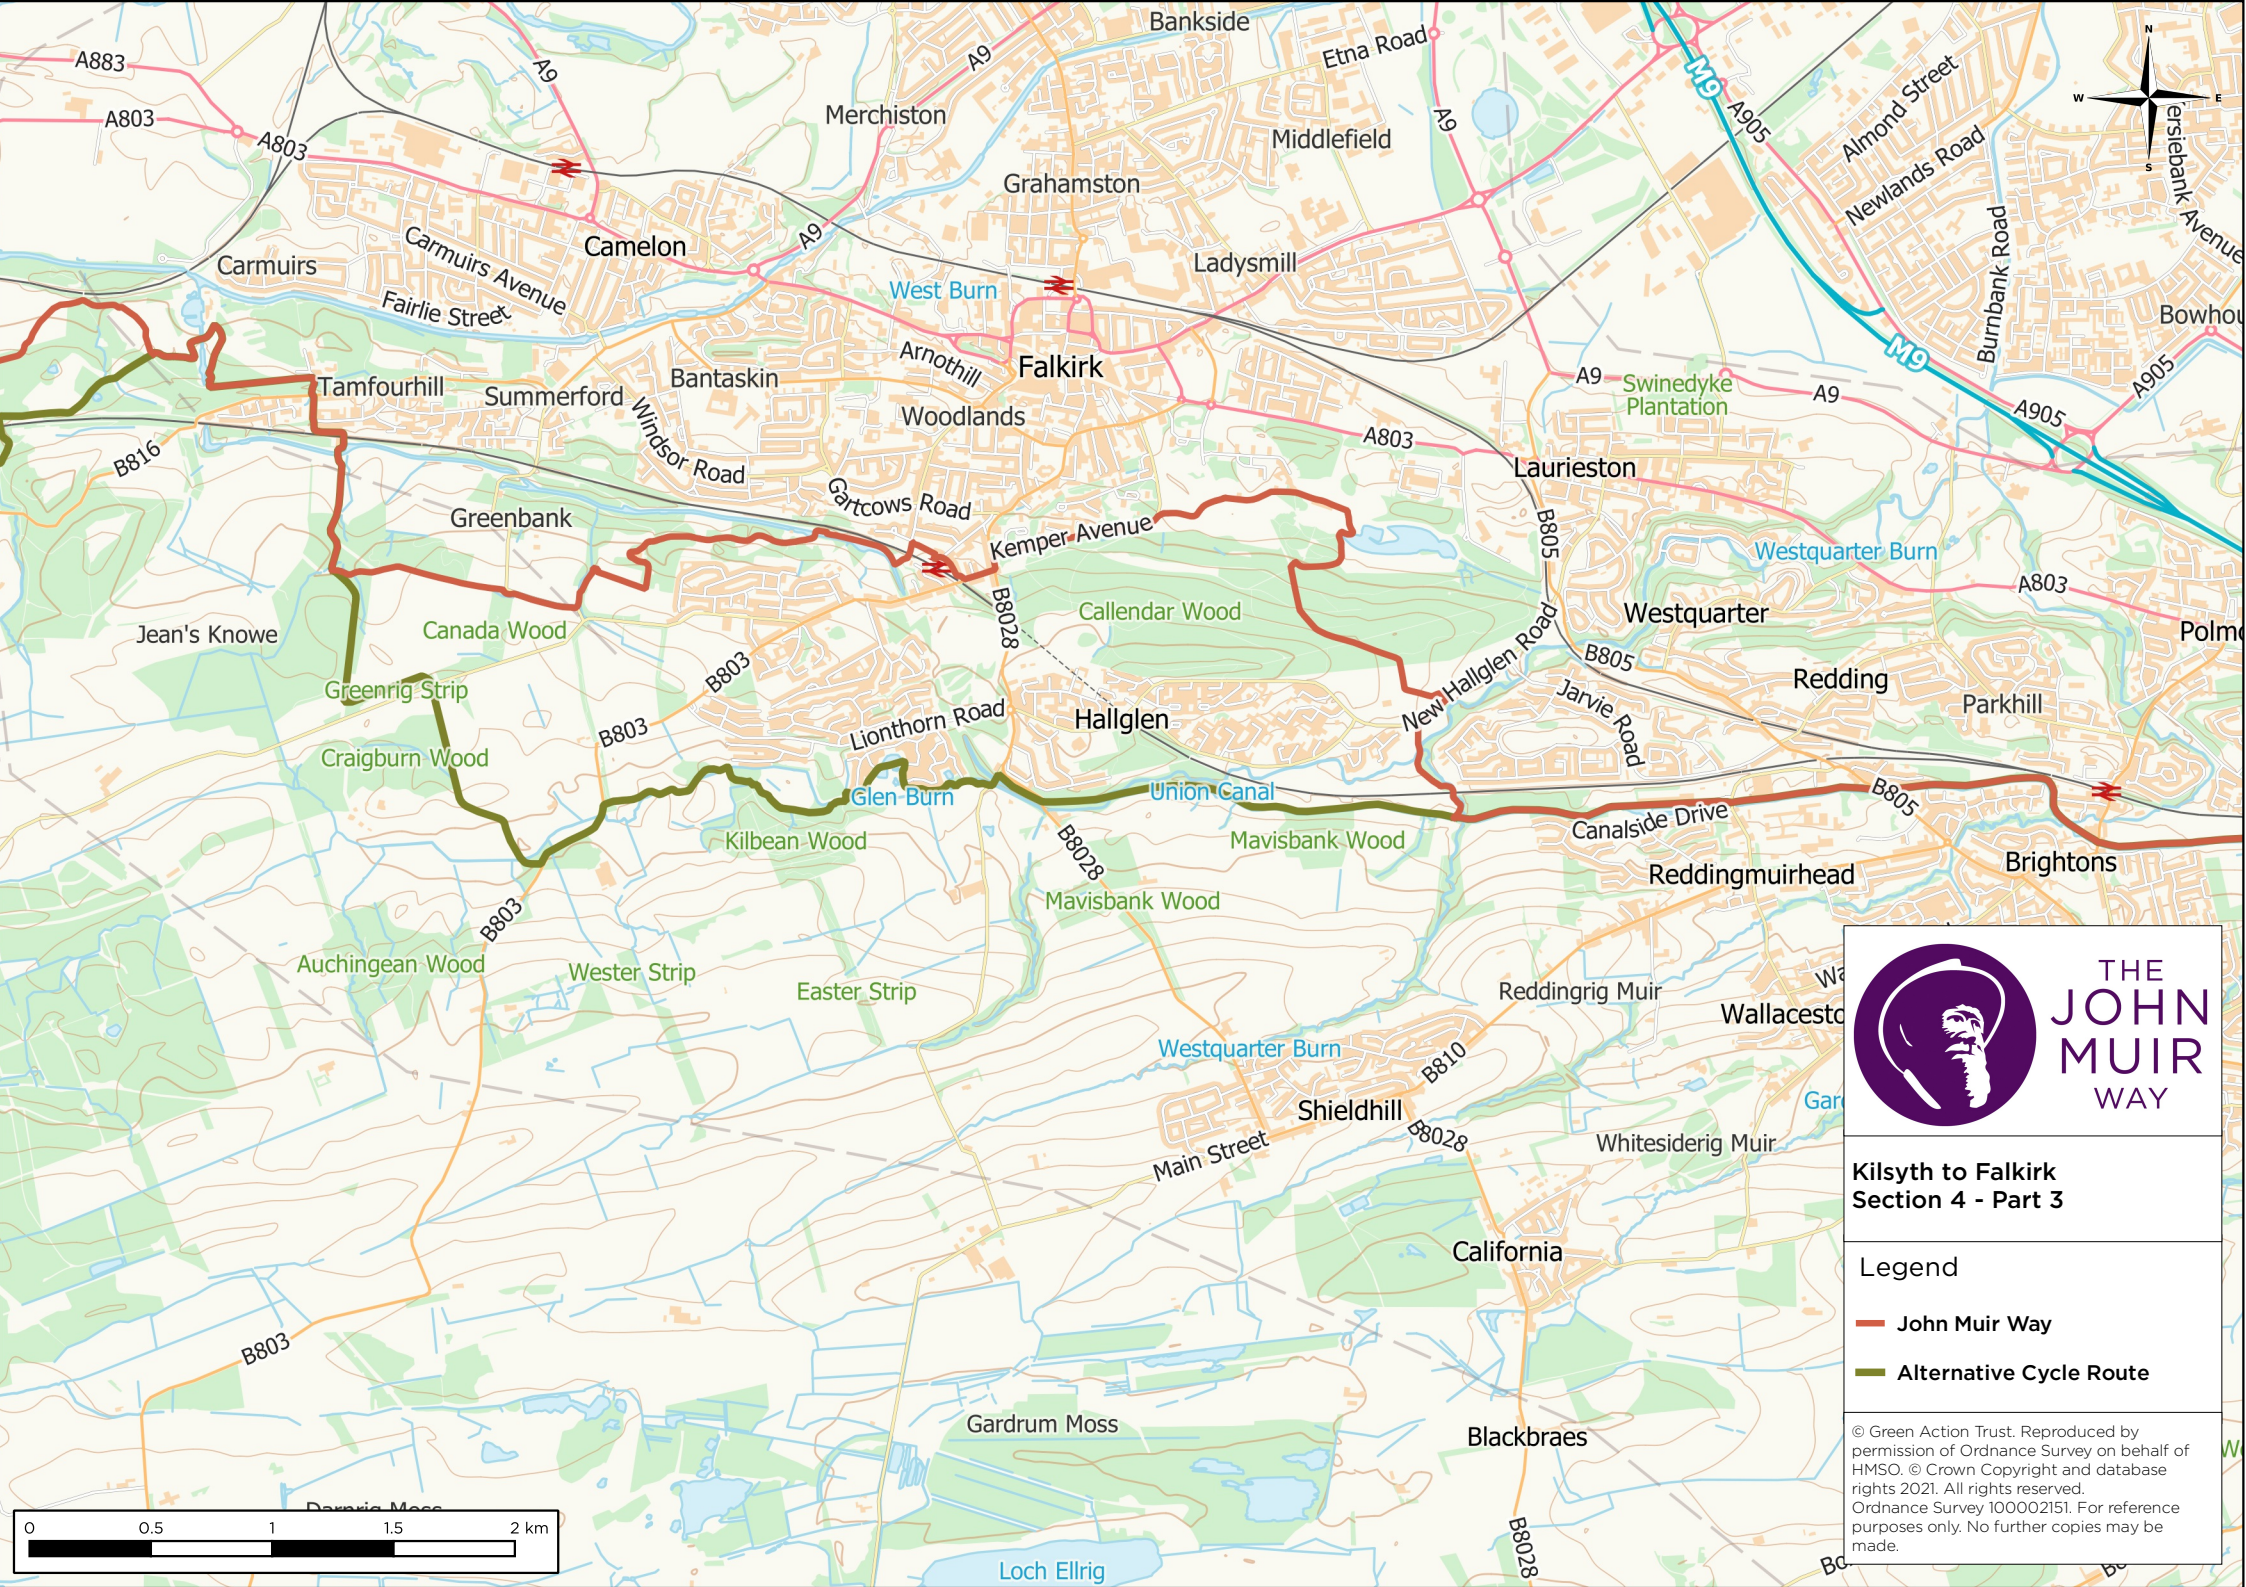

**Kilsyth to Falkirk  
Section 4 - Part 1**

- Legend**
- John Muir Way
  - Alternative Cycle Route

© Green Action Trust. Reproduced by permission of Ordnance Survey on behalf of HMSO. © Crown Copyright and database rights 2021. All rights reserved. Ordnance Survey 100002151. For reference purposes only. No further copies may be made.

THE  
JOHN  
MUIR  
WAY

**Kilsyth to Falkirk  
Section 4 - Part 2**

**Legend**

- John Muir Way
- Alternative Cycle Route

© Green Action Trust. Reproduced by permission of Ordnance Survey on behalf of HMSO. © Crown Copyright and database rights 2021. All rights reserved. Ordnance Survey 100002151. For reference purposes only. No further copies may be made.

**Kilsyth to Falkirk  
Section 4 - Part 3**

- Legend**
- John Muir Way
  - Alternative Cycle Route

© Green Action Trust. Reproduced by permission of Ordnance Survey on behalf of HMSO. © Crown Copyright and database rights 2021. All rights reserved. Ordnance Survey 100002151. For reference purposes only. No further copies may be made.