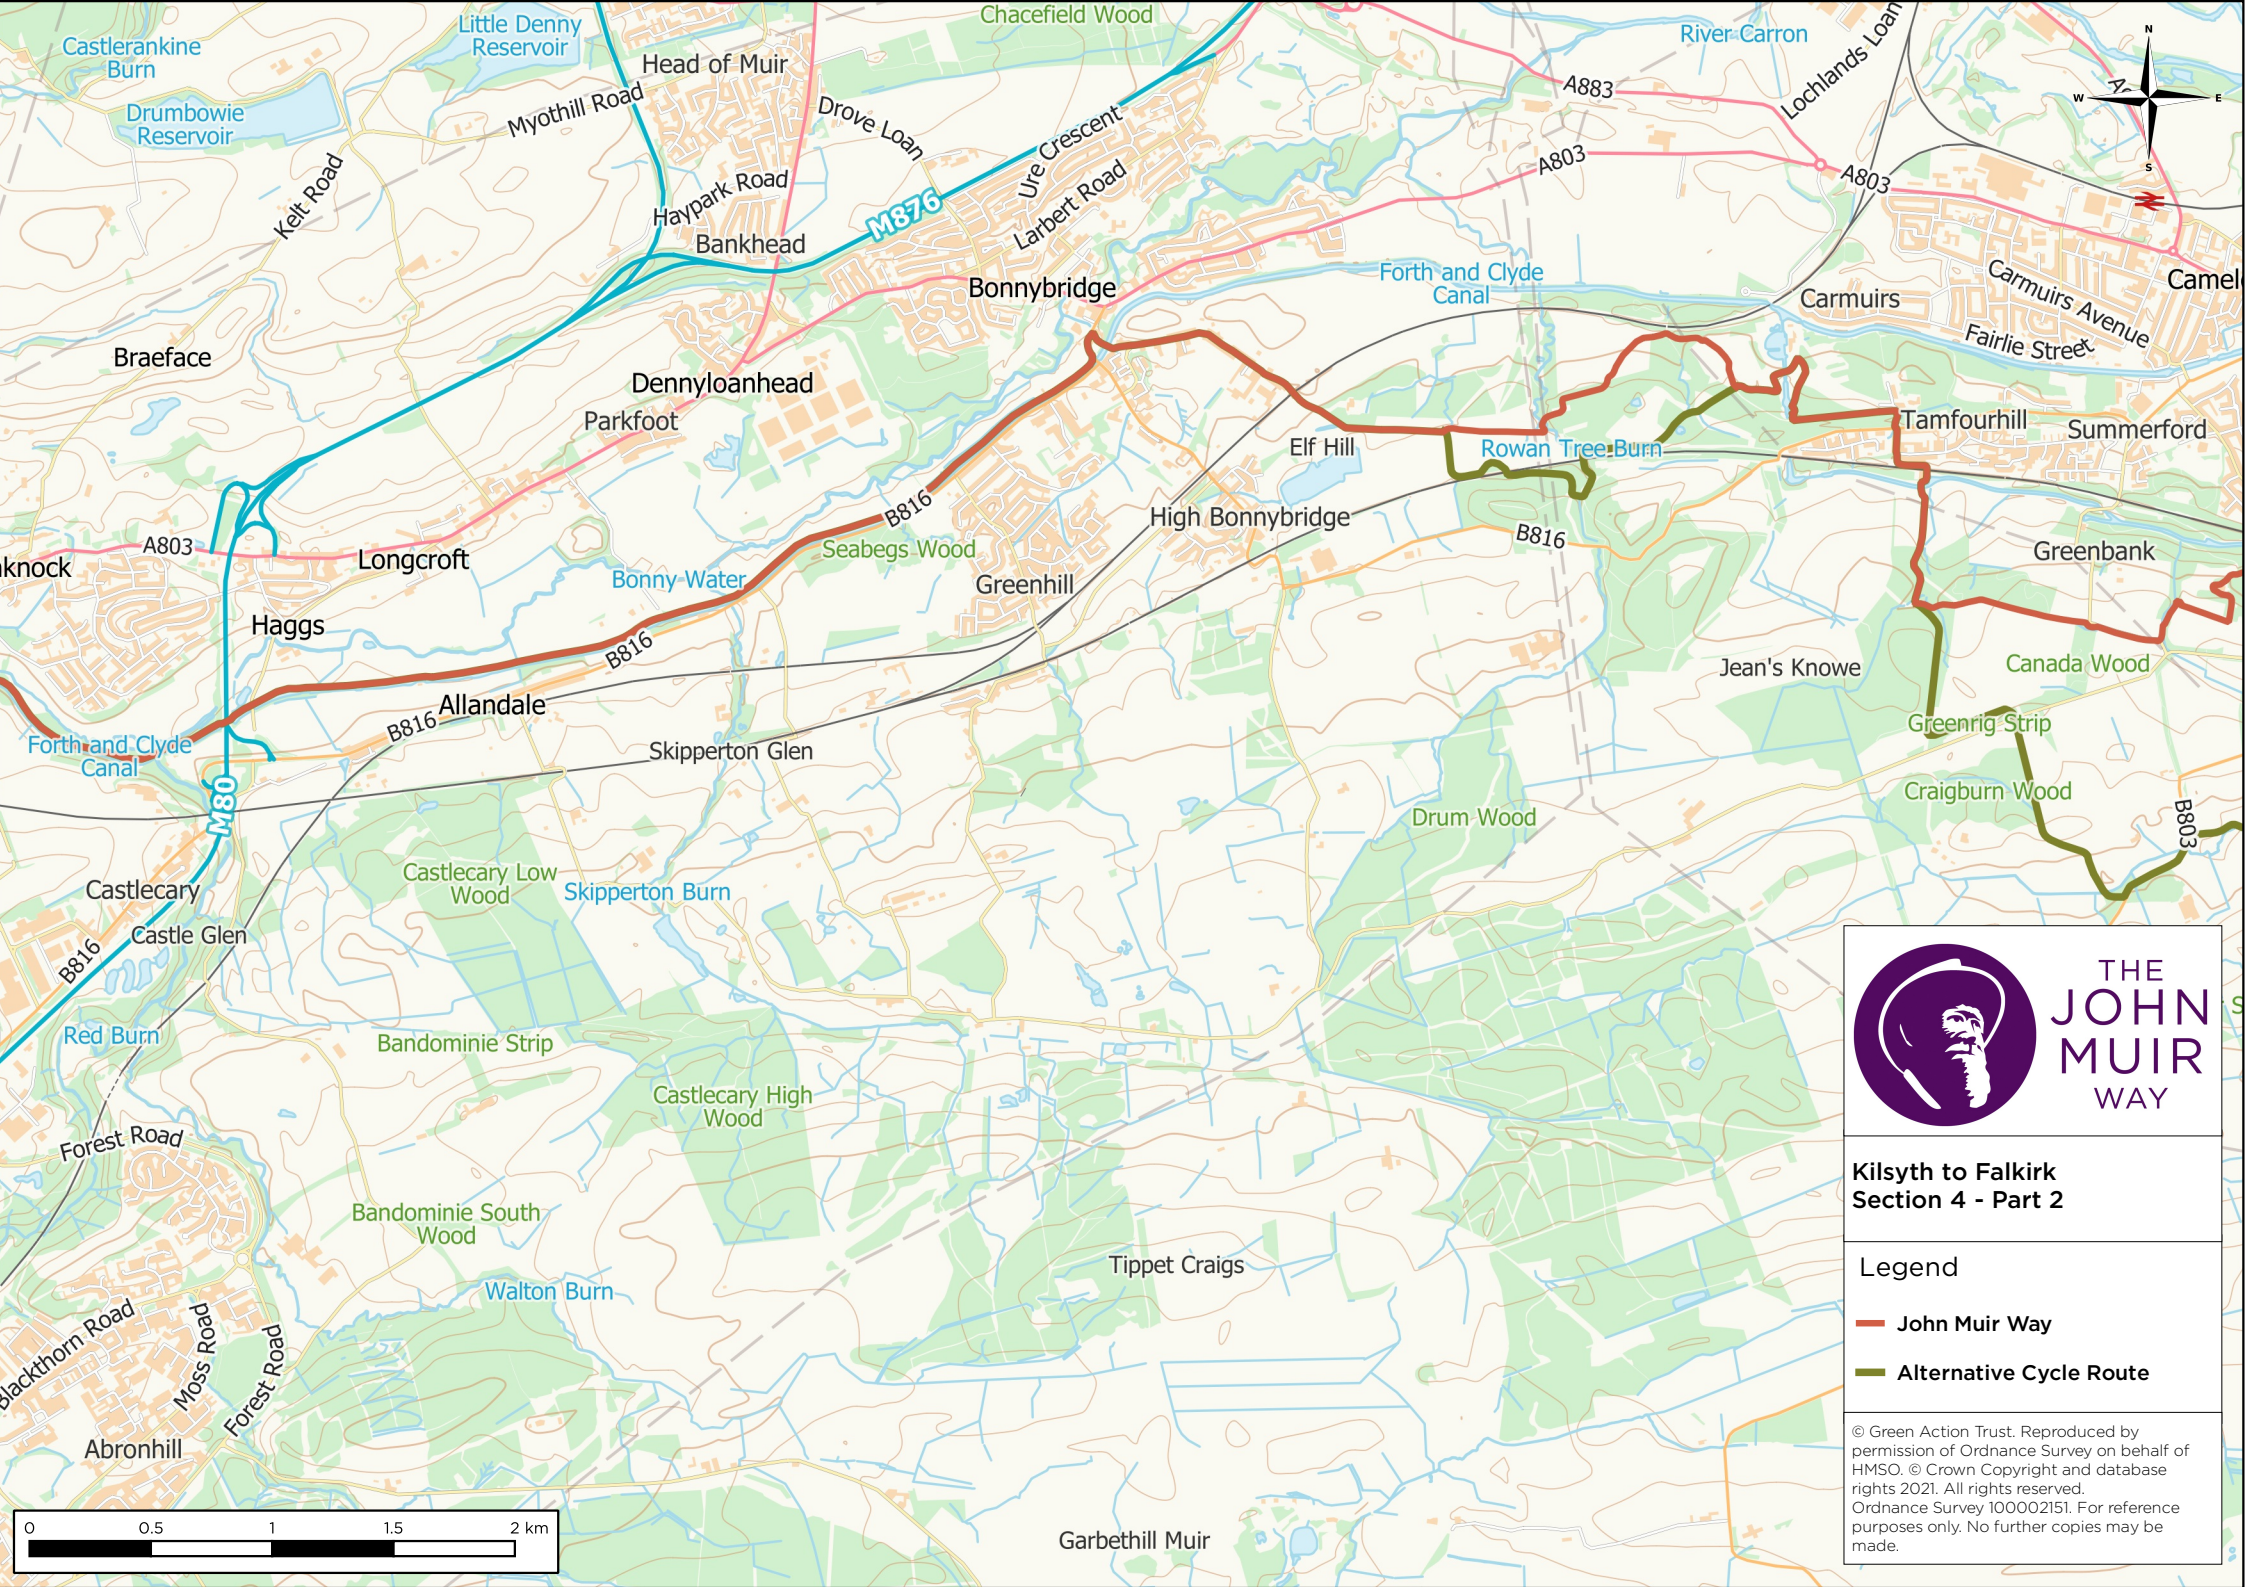

**Kilsyth to Falkirk  
Section 4 - Part 1**

- Legend**
- John Muir Way
  - Alternative Cycle Route

© Green Action Trust. Reproduced by permission of Ordnance Survey on behalf of HMSO. © Crown Copyright and database rights 2021. All rights reserved. Ordnance Survey 100002151. For reference purposes only. No further copies may be made.

THE  
JOHN  
MUIR  
WAY

**Kilsyth to Falkirk  
Section 4 - Part 2**

**Legend**

- John Muir Way
- Alternative Cycle Route

© Green Action Trust. Reproduced by permission of Ordnance Survey on behalf of HMSO. © Crown Copyright and database rights 2021. All rights reserved. Ordnance Survey 100002151. For reference purposes only. No further copies may be made.

**Kilsyth to Falkirk  
Section 4 - Part 3**

- Legend**
- John Muir Way
  - Alternative Cycle Route

© Green Action Trust. Reproduced by permission of Ordnance Survey on behalf of HMSO. © Crown Copyright and database rights 2021. All rights reserved. Ordnance Survey 100002151. For reference purposes only. No further copies may be made.